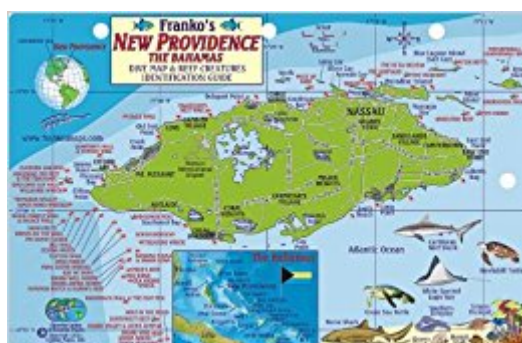

The book was found

New Providence Bahamas Dive Map & Reef Creatures Guide Franko Maps Laminated Fish Card

Synopsis

This colorful guide is perfect for divers, snorkelers and nature lovers! Side One is a mini-map of New Providence Island -- home of Nassau -- with dive and snorkel sites named and located and beaches shown. Side Two is a fish identification guide with more than 100 species of colorful reef creatures beautifully illustrated. This convenient, waterproof reference is made of hard, laminated plastic with hole for lanyard. 5.5" x 8.5".

Average Customer Review: 3.7 out of 5 stars 3 customer reviews

Best Sellers Rank: #638,010 in Books (See Top 100 in Books) #26 in [Books > Travel > Caribbean > Bahamas](#)

Customer Reviews

Franko Maps Ltd. is known for producing the best travel, dive and snorkel maps, guides and fish cards for the Caribbean and other locations worldwide.